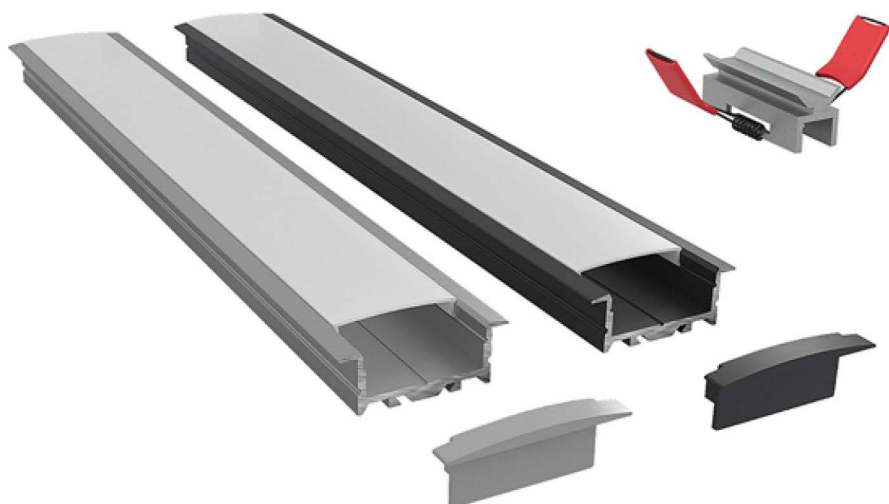

L.P.30.13.L

Max Lumen	Light Num	Height	Wide	Lenght	Color	Diffuser	Material
1200 l/m	3 light	16 mm	30 mm	300 cm	white & black	polycarbonate	aluminum 6063