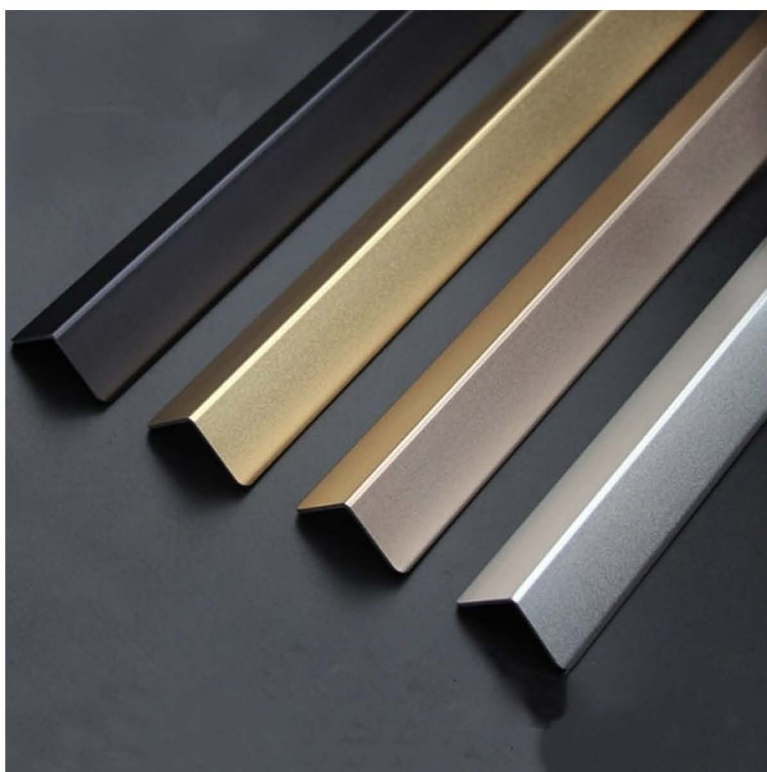

Corner and separator aluminum profiles