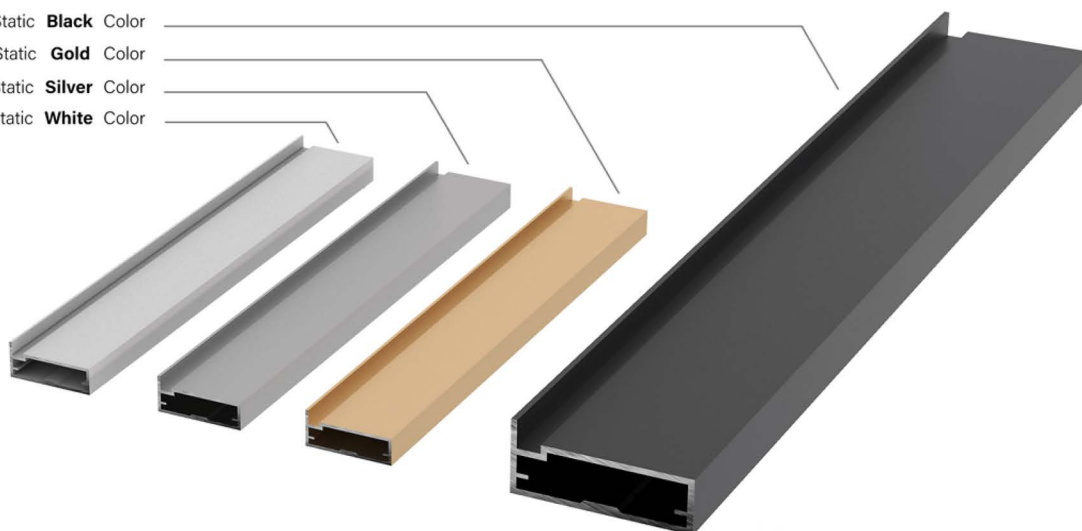

FRAMELESS series

door & window

Aluminum Frame

- Electro Static **Black** Color
- Electro Static **Gold** Color
- Electro Static **Silver** Color
- Electro Static **White** Color

PRODUCT TYPE	MATERIAL	WIDTH	THICKNESS	COLOR
Door & Window Profile	Aluminum 6063	4.5 cm	2 mm	Black, Silver, Gold, White