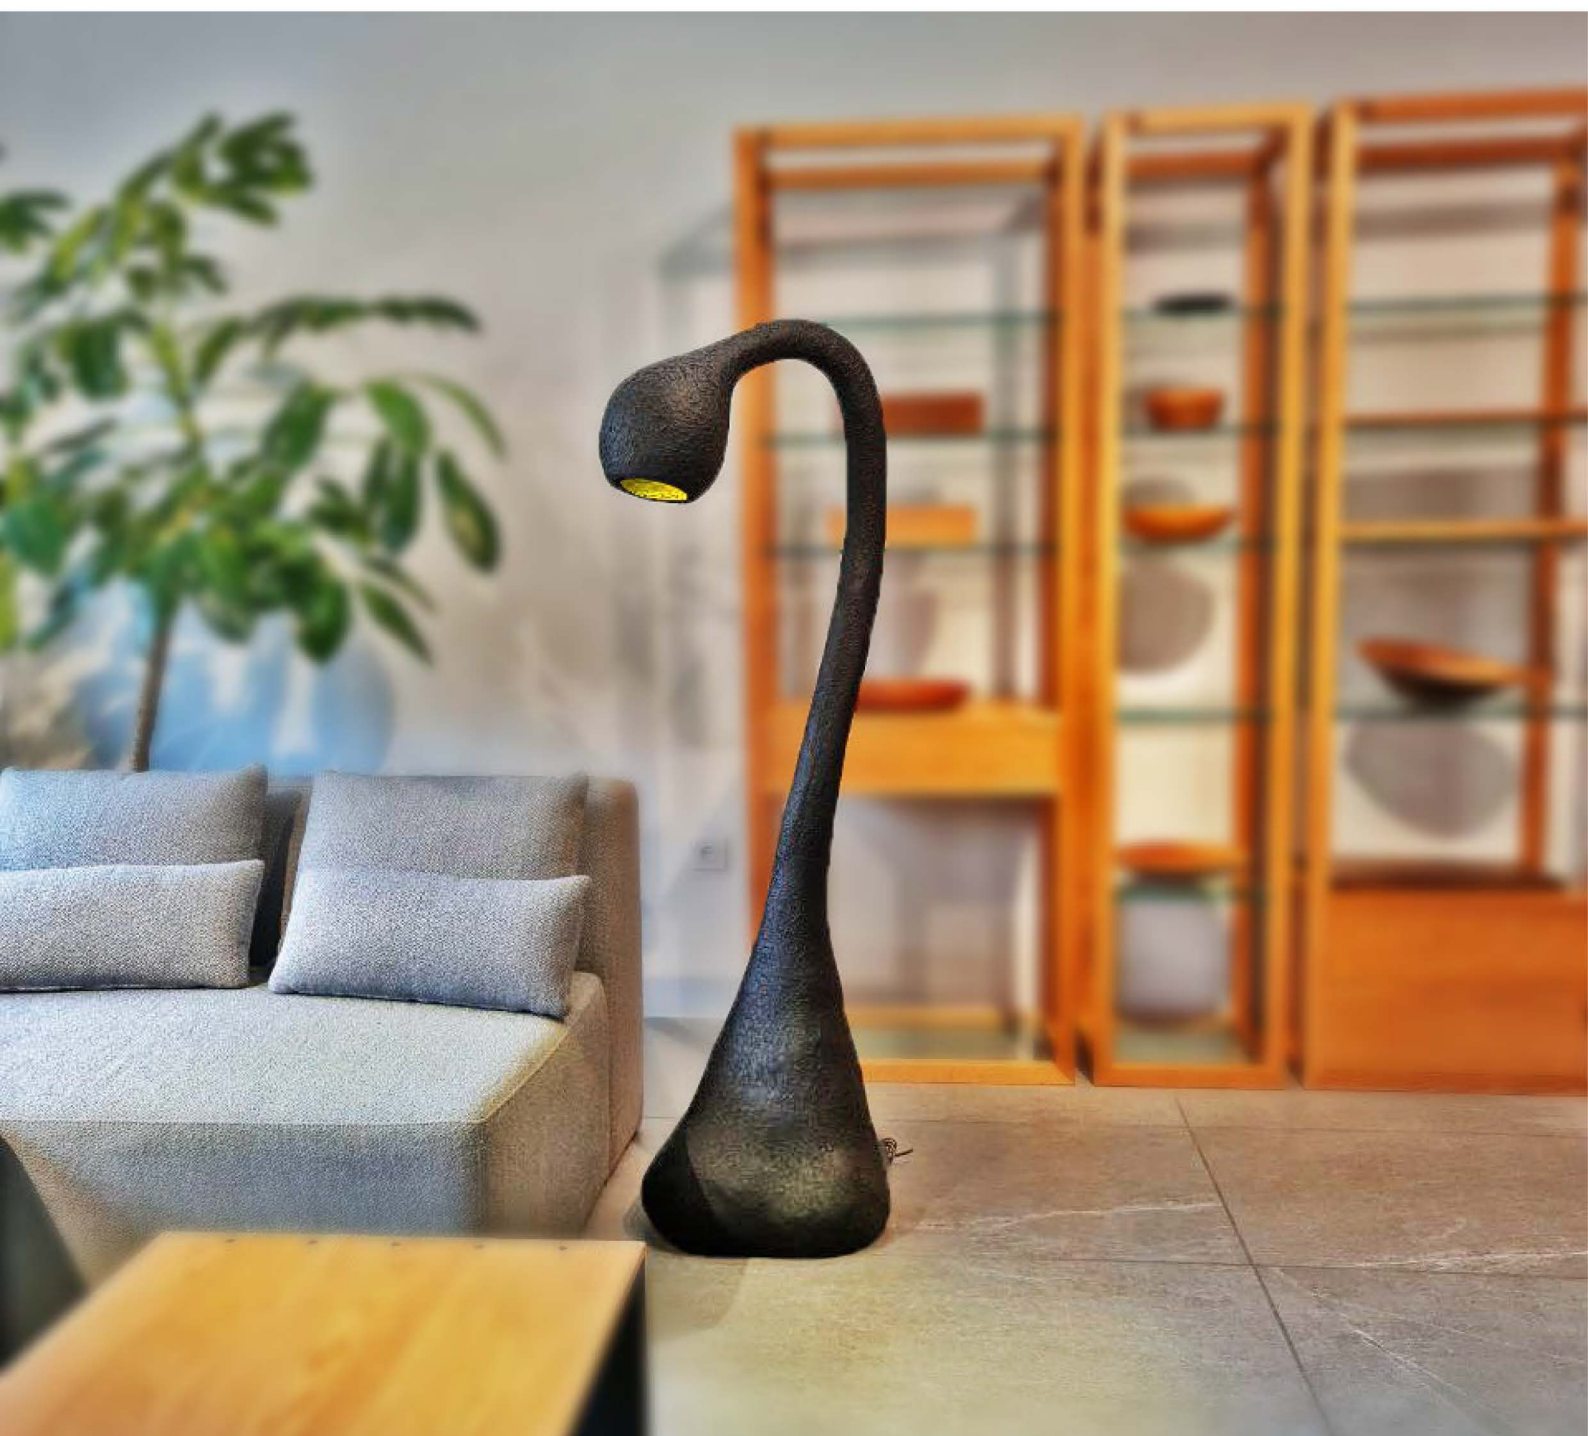

HANDMADE

FIBERGLASS

L I G H T I N G