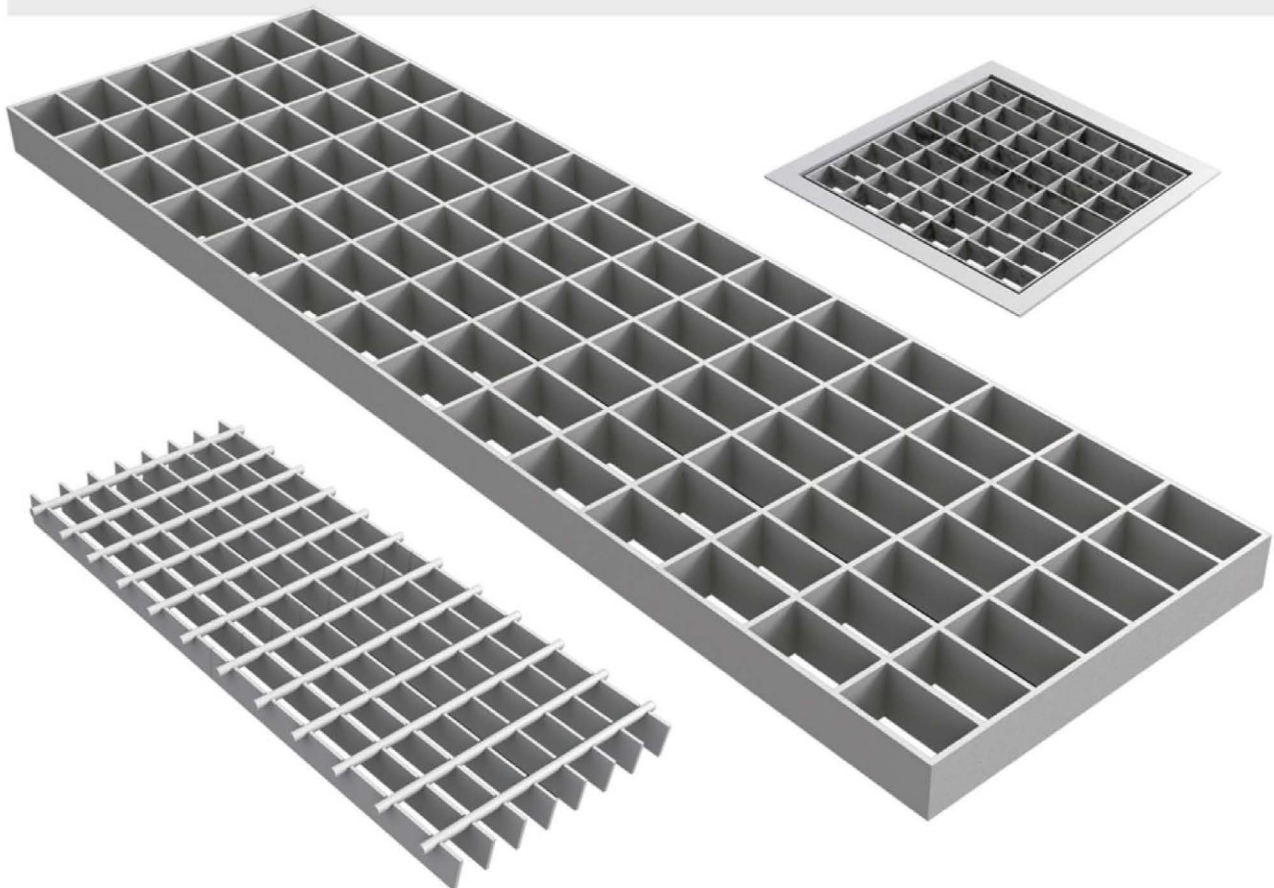

DRAIN

LINEAR AND SQUARE
DRAIN
STEEL ,CASTIRON,
POLYPROPYLENE CAP
AND GUTTER
GRATING GALVANIZED CAP
SLOT DRAIN

SLOT DRAIN

TWO-CHANNEL POOL GUTTER

with two separate sewage outlets and ceramic cap

ONE-CHANNEL POOL GUTTER

ceramic cap and with the possibility of production in custom sizes

ONE-CHANNEL POOL GUTTER

slim groove ceramic cap with the possibility of production in custom sizes

GRATING GALVANIZED CAP

It is a kind of metal grid
It is generally used in industrial and high-traffic environments and channels for the entry of light and air or the exit of dangerous gases

POLYPROPYLENE LINEAR GUTTER

Width 14, length 15, depth 6 cm

End cap and outlet With the ability to rotate in the corners without cuts and damage

O . G . 0 0 7 1

BLACK POLYPROPYLENE
CAP

500 mm - 130 mm - 60 & 80 mm