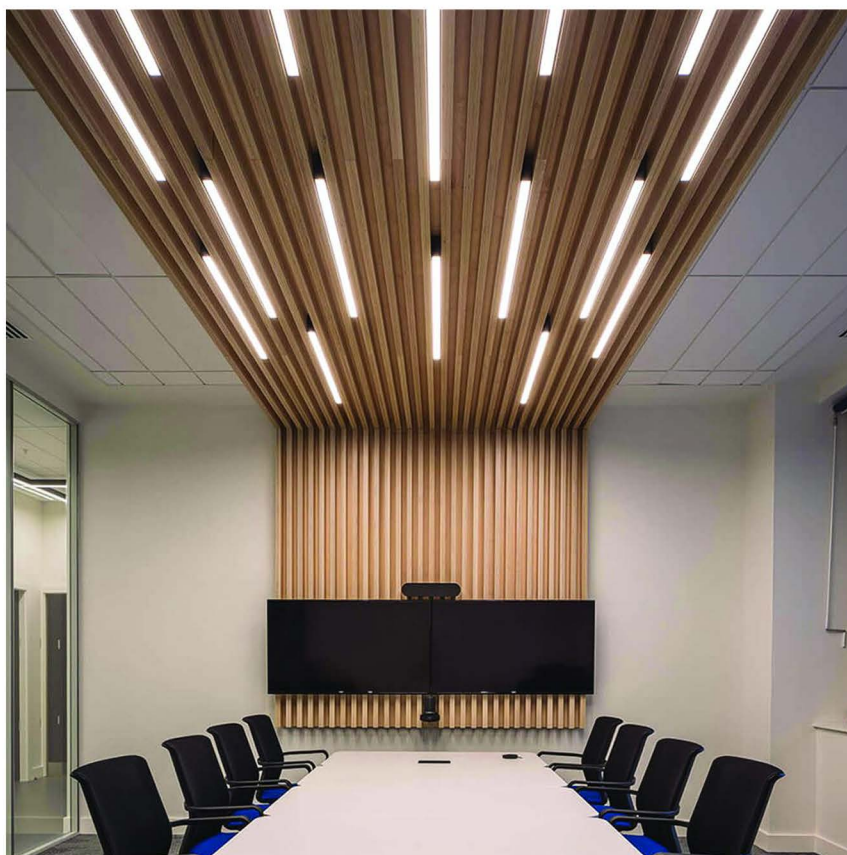

Manufacturer of linear lights