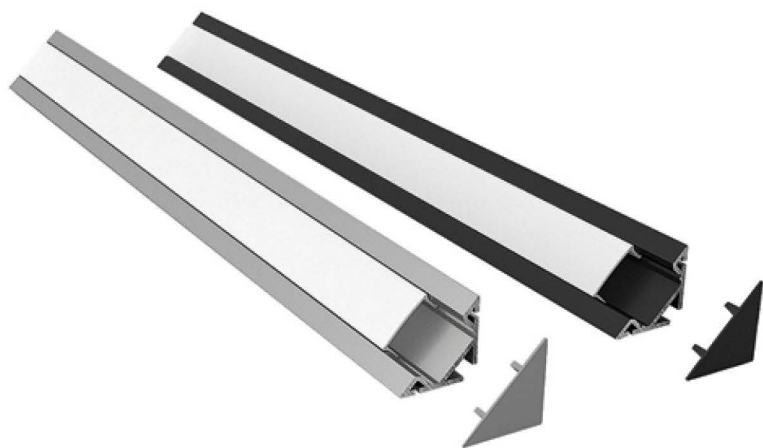

L.P.C.18

Max Lumen

Light Num

Height

Wide

Lenght

Color

Diffuser

Material

400 l/m

1 light

18 mm

18 mm

300 cm

white & black

polycarbonate

aluminum 6063