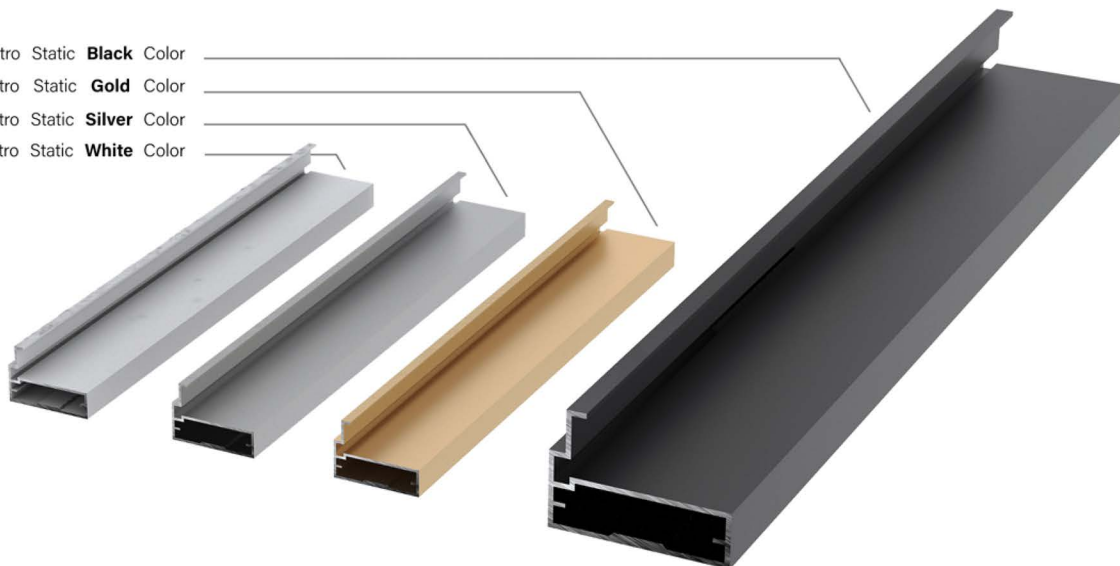

HANDLE series

door & window

Aluminum Frame

Electro Static **Black** Color

Electro Static **Gold** Color

Electro Static **Silver** Color

Electro Static **White** Color

PRODUCT TYPE	MATERIAL	WIDTH	THICKNESS	COLOR
Door & Window Profile	Aluminum 6063	4.5 cm	2 mm	Black, Silver, Gold, White