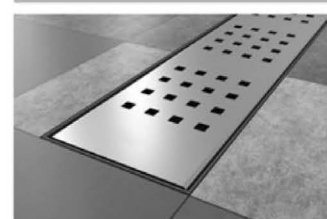

M E S H

STAINLESS STEEL 304

WIDTH 45 AND 65 MM