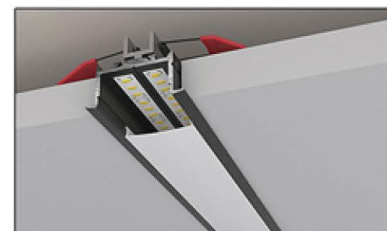

L.P.30.13.L

Max Lumen	Light Num	Height	Wide	Lenght	Color	Diffuser	Material
1200 l/m	3 light	16 mm	30 mm	300 cm	white & black	polycarbonate	aluminum 6063