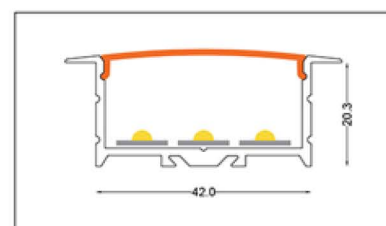

L.P.42.20.L

Max Lumen	Light Num	Height	Wide	Lenght	Color	Diffuser	Material
1600 l/m	4 light	20 mm	42 mm	300 cm	white & black	polycarbonate	aluminum 6063