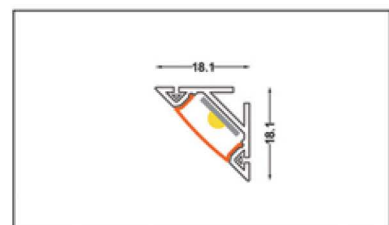

L.P.C.18

Max Lumen

Light Num

Height

Wide

Lenght

Color

Diffuser

Material

400 l/m

1 light

18 mm

18 mm

300 cm

white & black

polycarbonate

aluminum 6063