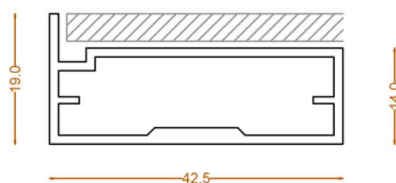

DRAIN

LINEAR AND SQUARE
DRAIN
STEEL ,CASTIRON,
POLYPROPYLENE CAP
AND GUTTER
GRATING GALVANIZED CAP
SLOT DRAIN

SLOT DRAIN

TWO-CHANNEL POOL GUTTER

with two separate sewage outlets and ceramic cap

ONE-CHANNEL POOL GUTTER