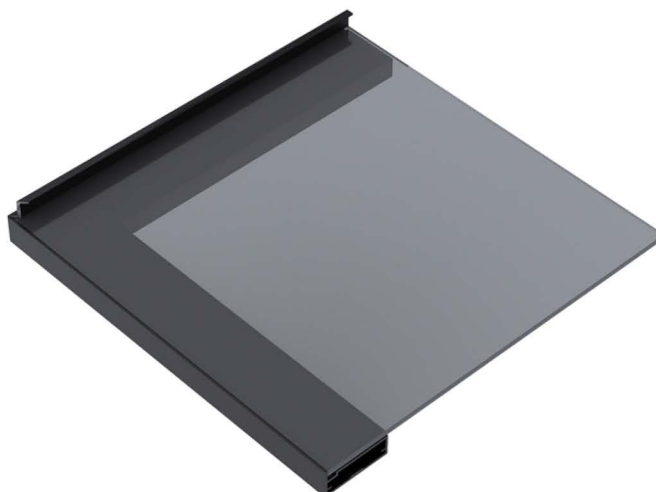

HANDLE series

door & window

Aluminum Frame

Electro Static **Black** Color

Electro Static **Gold** Color

Electro Static **Silver** Color

Electro Static **White** Color

PRODUCT TYPE	MATERIAL	WIDTH	THICKNESS	COLOR
Door & Window Profile	Aluminum 6063	4.5 cm	2 mm	Black, Silver, Gold, White