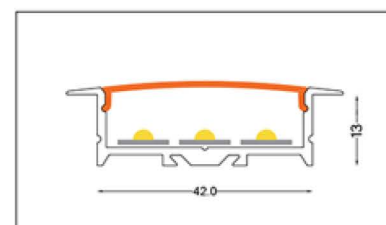

L.P.42.13.L

Max Lumen	Light Num	Height	Wide	Lenght	Color	Diffuser	Material
1600 l/m	4 light	13 mm	42 mm	300 cm	white & black	polycarbonate	aluminum 6063