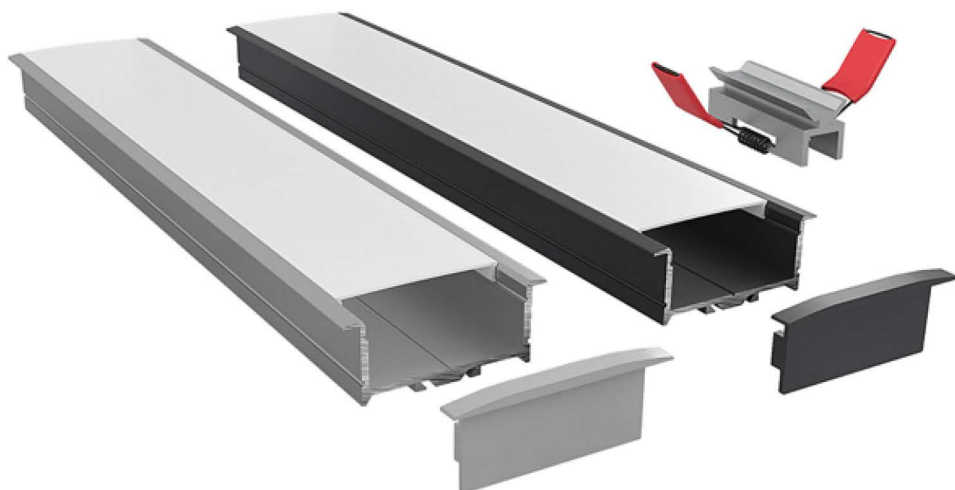

L.P.42.20.L

Max Lumen	Light Num	Height	Wide	Lenght	Color	Diffuser	Material
1600 l/m	4 light	20 mm	42 mm	300 cm	white & black	polycarbonate	aluminum 6063