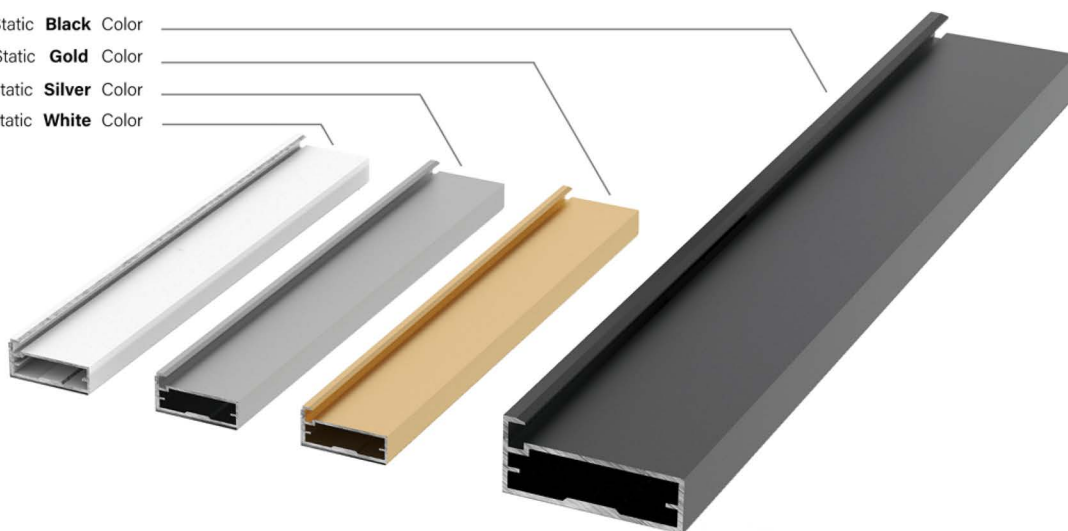

FRAME series

door & window

Aluminum Frame

- Electro Static **Black** Color
- Electro Static **Gold** Color
- Electro Static **Silver** Color
- Electro Static **White** Color

PRODUCT TYPE	MATERIAL	WIDTH	THICKNESS	COLOR
Door & Window Profile	Aluminum 6063	4,5 cm	2 mm	Black, Silver, Gold, White