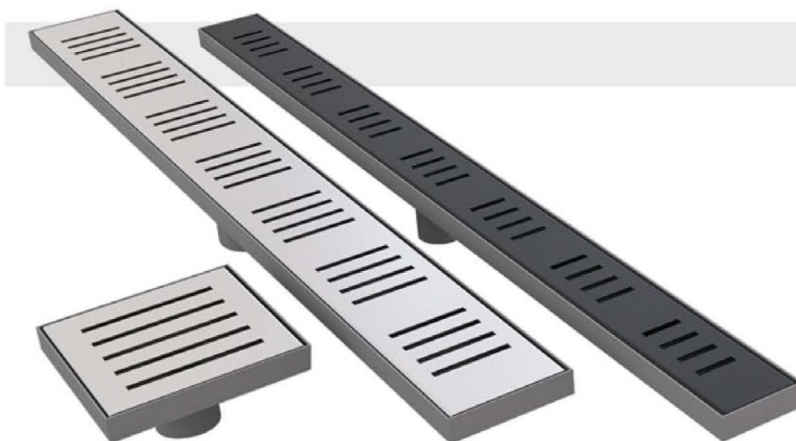

500 mm - 130 mm - 60 & 80 mm

O . G . 0 0 7 8

GALVANIZED CAP

500 mm - 130 mm - 60 & 80 mm

O . G . 0 0 7 9

STEEL CAP

500 mm - 130 mm - 60 & 80 mm

SHOWER DRAIN LINEAR AND SQUARE