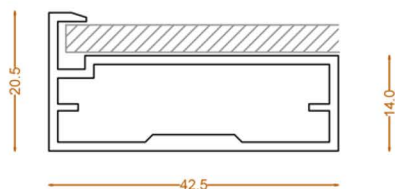

FRAME series

door & window

Aluminum Frame

- Electro Static **Black** Color
- Electro Static **Gold** Color
- Electro Static **Silver** Color
- Electro Static **White** Color

PRODUCT TYPE	MATERIAL	WIDTH	THICKNESS	COLOR
Door & Window Profile	Aluminum 6063	4,5 cm	2 mm	Black, Silver, Gold, White