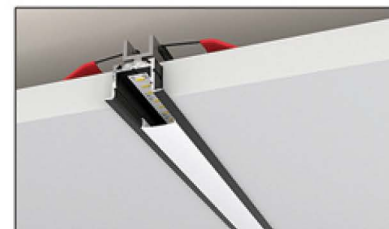

L.P.16.13.L

Max Lumen

Light Num

Height

Wide

Lenght

Color

Diffuser

Material

400 l/m

1 light

13 mm

16 mm

300 cm

white & black

polycarbonate

aluminum 6063