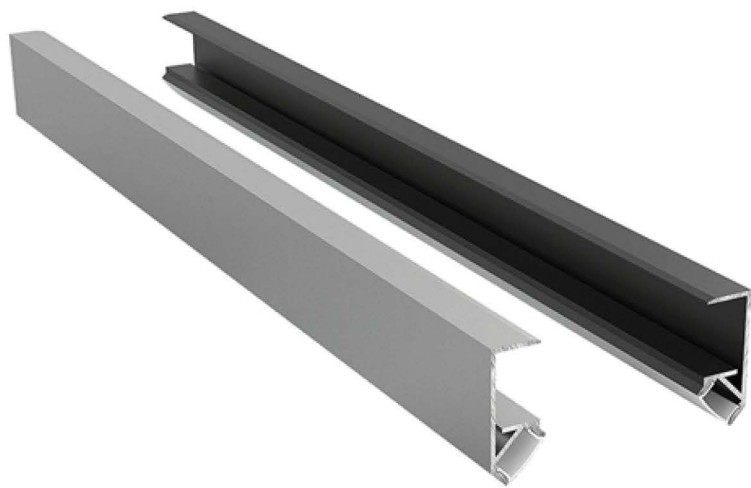

L . P . S . 1 6

Max Lumen

Light Num

Height

Wide

Lenght

Color

Diffuser

M a terial

400 l/m

1 light

20 mm

10 mm

300 cm

white & black

polycarbonate

aluminum 6063