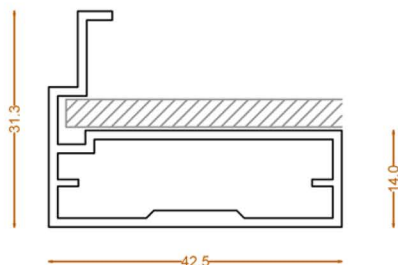

HANDLE series

door & window

Aluminum Frame

Electro Static **Black** Color

Electro Static **Gold** Color

Electro Static **Silver** Color

Electro Static **White** Color

PRODUCT TYPE	MATERIAL	WIDTH	THICKNESS	COLOR
Door & Window Profile	Aluminum 6063	4.5 cm	2 mm	Black, Silver, Gold, White