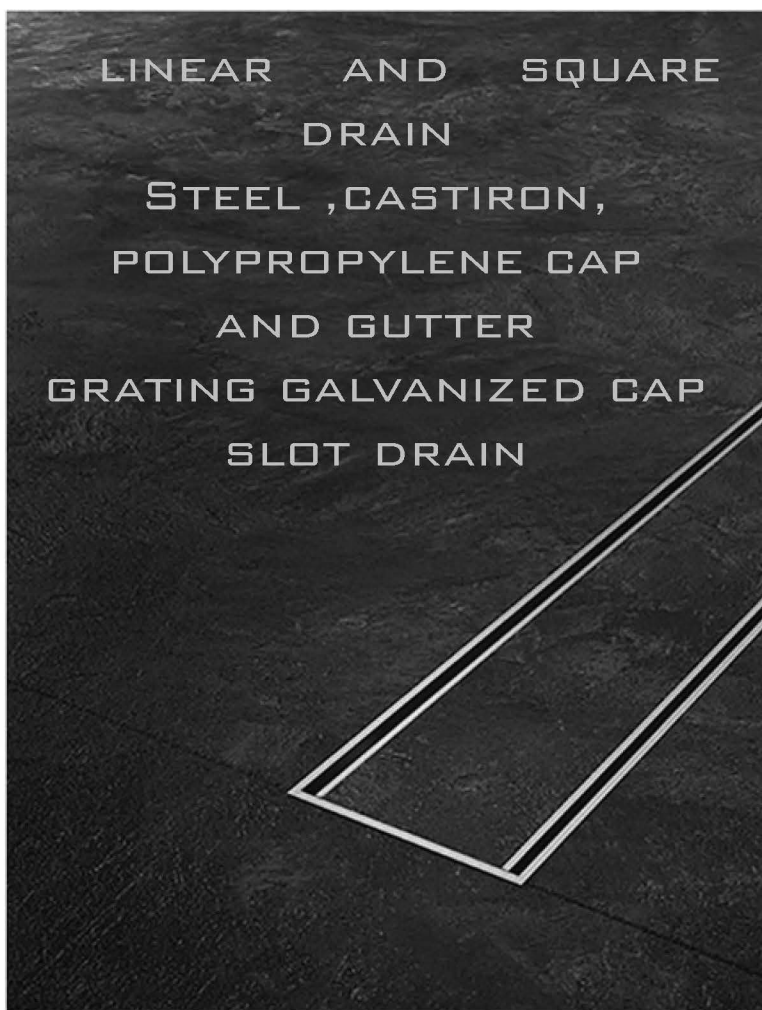

DRAIN

LINEAR AND SQUARE
DRAIN
STEEL ,CASTIRON,
POLYPROPYLENE CAP
AND GUTTER
GRATING GALVANIZED CAP
SLOT DRAIN

SLOT DRAIN

TWO-CHANNEL POOL GUTTER

with two separate sewage outlets and ceramic cap

ONE-CHANNEL POOL GUTTER